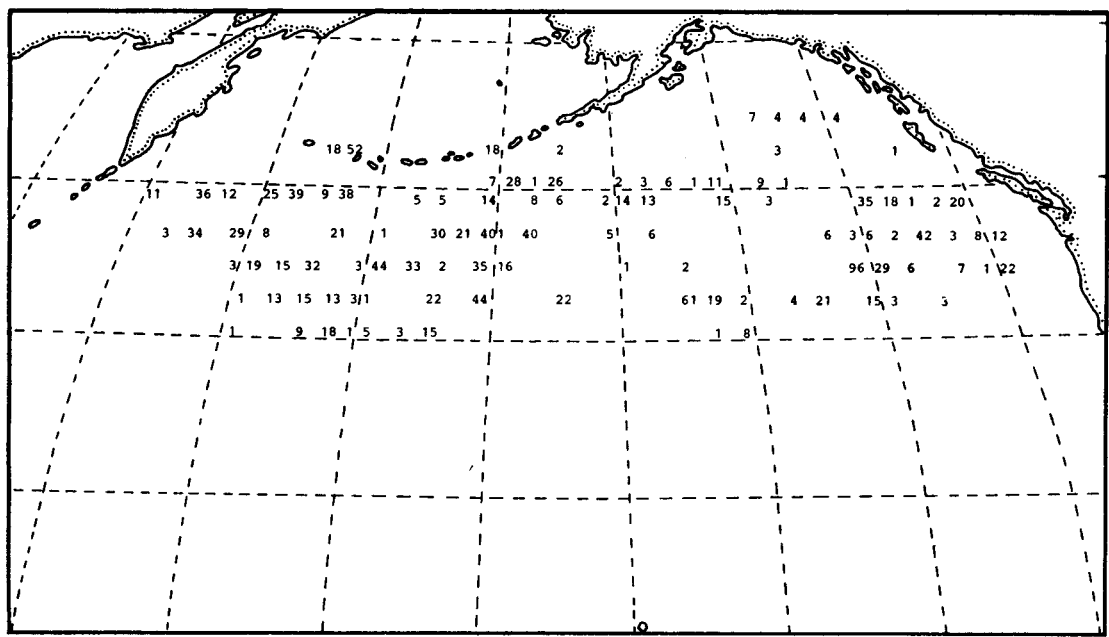

Fig. 1. Map of the North Pacific showing the boundary between Eastern and Western Divisions adopted by the IWC in 1978.

Fig. 2. Catch of male sperm whales in each 2-degree square for 1966

Fig. 3. Catch of male sperm whales in each 2-degree square for 1967

Fig. 4. Catch of male sperm whales in each 2-degree square for 1968

Fig. 5. Catch of male sperm whales in each 2-degree square for 1969

Fig. 6. Catch of male sperm whales in each 2-degree square for 1970