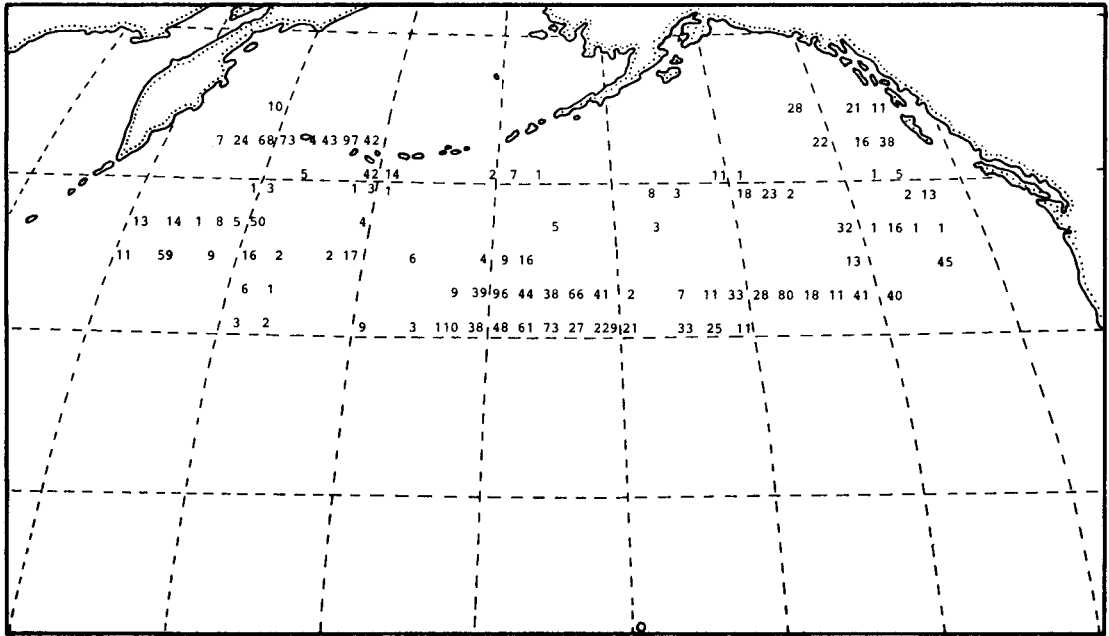

Fig. 1. Map of the North Pacific showing the boundary between Eastern and Western Divisions adopted by the IWC in 1978.

Fig. 2. Catch of male sperm whales in each 2-degree square for 1966

Fig. 3. Catch of male sperm whales in each 2-degree square for 1967

Fig. 4. Catch of male sperm whales in each 2-degree square for 1968

Fig. 5. Catch of male sperm whales in each 2-degree square for 1969

Fig. 6. Catch of male sperm whales in each 2-degree square for 1970