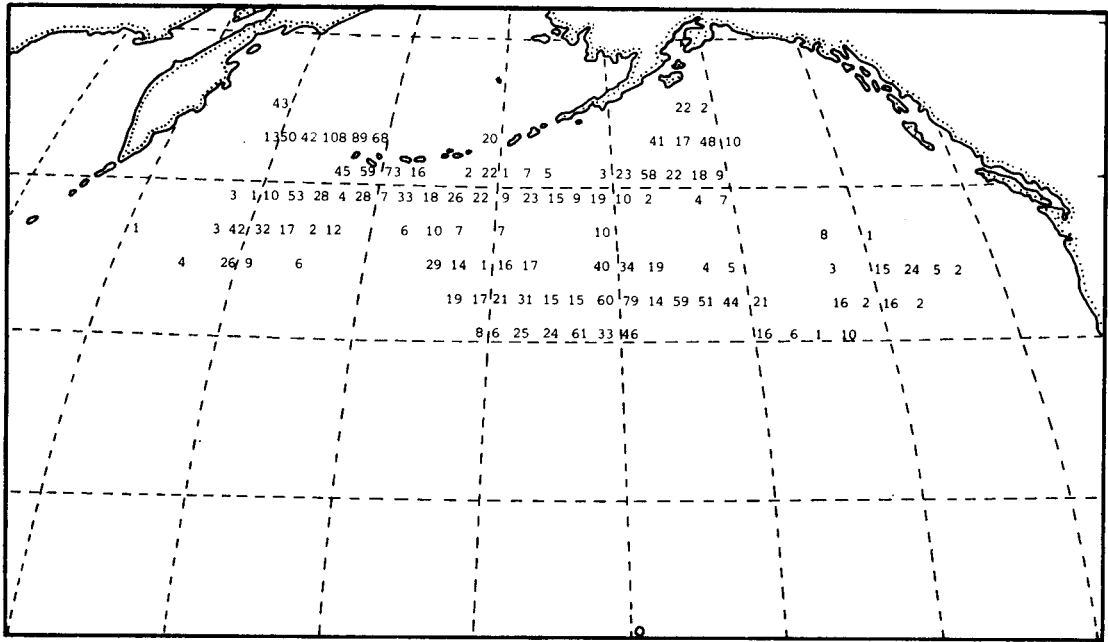

# Catches of Male and Female Sperm Whales by 2-Degree Square by Japanese Pelagic Whaling Fleets in the North Pacific, 1966-77

T. Smith  
*National Oceanic and Atmospheric Administration,  
National Marine Fisheries Service, Southwest,  
Fisheries Center, La Jolla, California 92038*

Fig. 1. Map of the North Pacific showing the boundary between Eastern and Western Divisions adopted by the IWC in 1978.

Fig. 2. Catch of male sperm whales in each 2-degree square for 1966

Fig. 3. Catch of male sperm whales in each 2-degree square for 1967