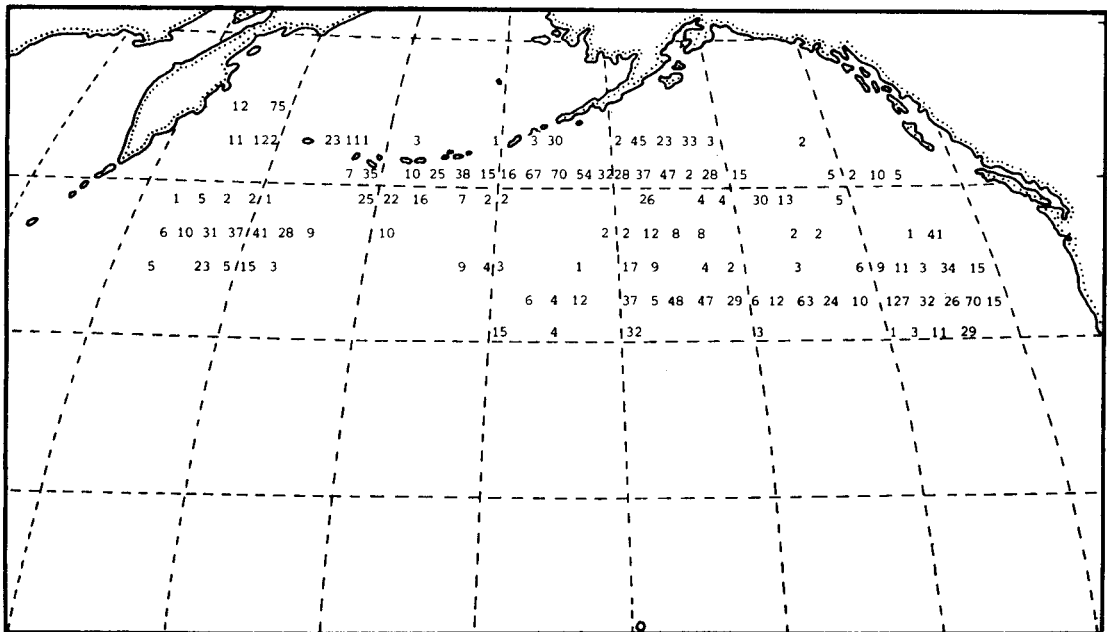

Fig. 1. Map of the North Pacific showing the boundary between Eastern and Western Divisions adopted by the IWC in 1978.

Fig. 2. Catch of male sperm whales in each 2-degree square for 1966

Fig. 3. Catch of male sperm whales in each 2-degree square for 1967

Fig. 4. Catch of male sperm whales in each 2-degree square for 1968

Fig. 5. Catch of male sperm whales in each 2-degree square for 1969

Fig. 6. Catch of male sperm whales in each 2-degree square for 1970