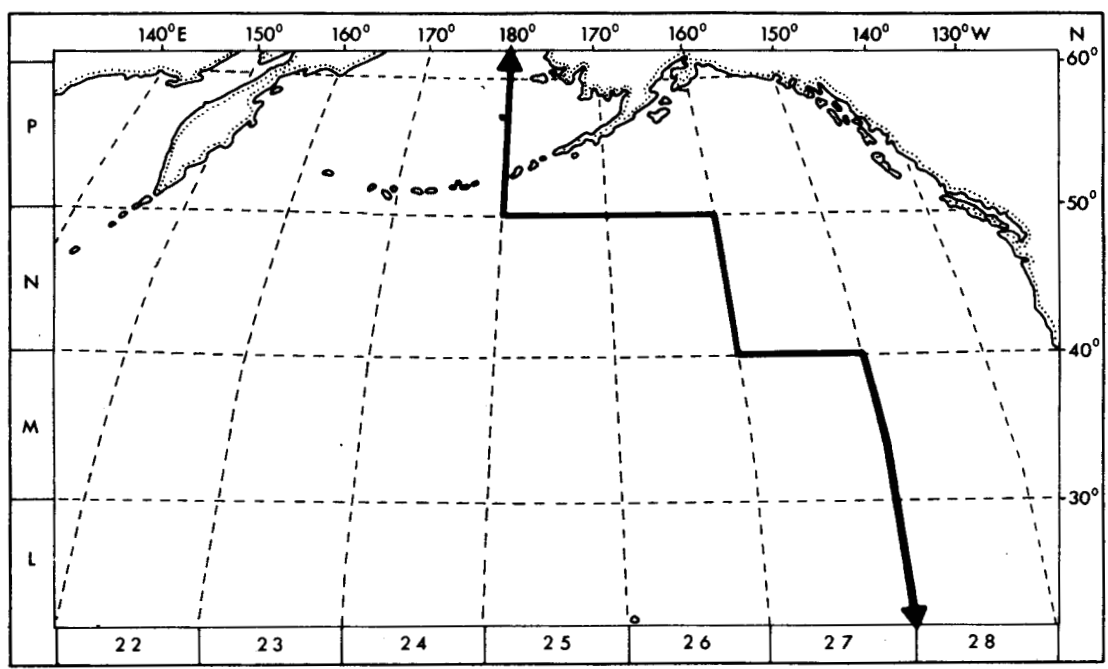

# Catches of Male and Female Sperm Whales by 2-Degree Square by Japanese Pelagic Whaling Fleets in the North Pacific, 1966-77

T. Smith  
*National Oceanic and Atmospheric Administration,  
National Marine Fisheries Service, Southwest,  
Fisheries Center, La Jolla, California 92038*

Fig. 1. Map of the North Pacific showing the boundary between Eastern and Western Divisions adopted by the IWC in 1978.

Fig. 2. Catch of male sperm whales in each 2-degree square for 1966

Fig. 3. Catch of male sperm whales in each 2-degree square for 1967