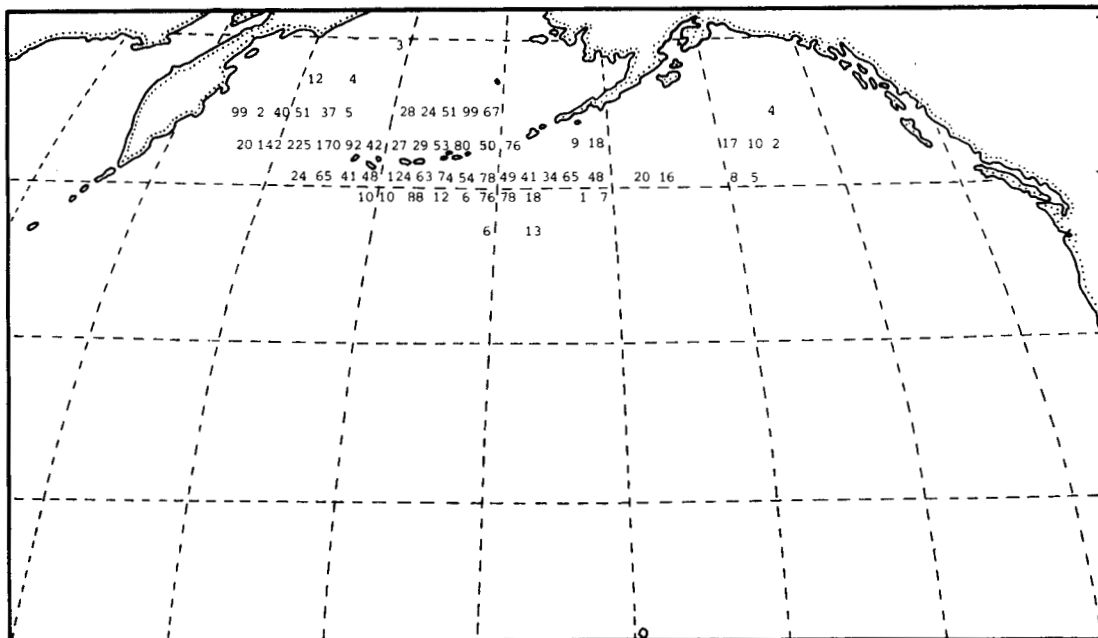

# Catches of Male and Female Sperm Whales by 2-Degree Square by Japanese Pelagic Whaling Fleets in the North Pacific, 1966-77

T. Smith  
*National Oceanic and Atmospheric Administration,  
National Marine Fisheries Service, Southwest,  
Fisheries Center, La Jolla, California 92038*

Fig. 1. Map of the North Pacific showing the boundary between Eastern and Western Divisions adopted by the IWC in 1978.

Fig. 2. Catch of male sperm whales in each 2-degree square for 1966

Fig. 3. Catch of male sperm whales in each 2-degree square for 1967