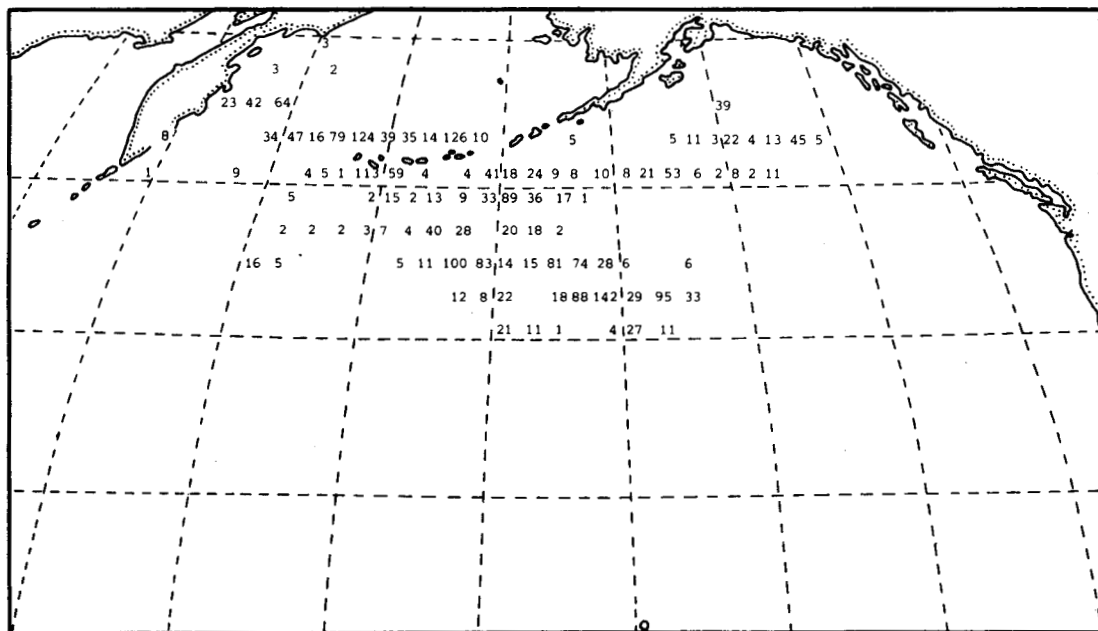

# Catches of Male and Female Sperm Whales by 2-Degree Square by Japanese Pelagic Whaling Fleets in the North Pacific, 1966-77

T. Smith  
*National Oceanic and Atmospheric Administration,  
National Marine Fisheries Service, Southwest,  
Fisheries Center, La Jolla, California 92038*

Fig. 1. Map of the North Pacific showing the boundary between Eastern and Western Divisions adopted by the IWC in 1978.

Fig. 2. Catch of male sperm whales in each 2-degree square for 1966

Fig. 3. Catch of male sperm whales in each 2-degree square for 1967